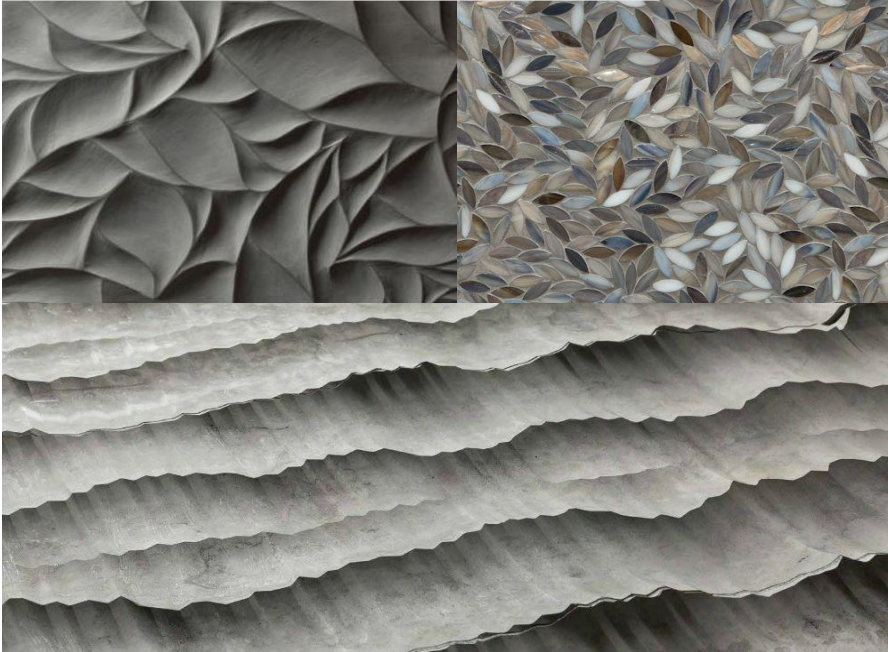

ARTISTRY MEETS INNOVATION

Designing with the newest Tile, Stone, & Glass

CEU Event

August 20, 5:30 pm

Bella Pietra Showroom

Na Lama Kukui Building, 560 N. Nimitz Hwy, Suite 202

Honolulu, HI 96814

Guest Speaker: Josh Levinson
President, Artistic Tile Wholesale Division